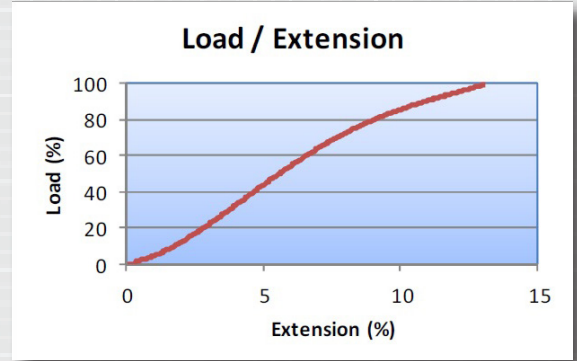

PROPERTIES

RELATIVE DENSITY:	1.38 Exact figure varies with diameter
CHEMICAL RESISTANCE:	Excellent resistance to most chemicals (additional information available on request)
UV RESISTANCE:	Good
MELTING POINT:	260°C
CRITICAL TEMPERATURE:	N/A

TERMINATIONS

SPliced EYE TERMINATION:	N/A

ELONGATION

Typical working elongation (for a bedded in a rope):

- @ 10% of break load: 1.7%
- @ 20% of break load: 2.8%
- To break: 13.0%

PERFORMANCE

DIAMETER		CIRCUMFERENCE		MASS		AVERAGE STRENGTH			MIN STRENGTH		
mm	Inch	g/m	lb/100 ft	kg	lb	kN	kg	lb	kN		
2	3/32	2.7	0.18	110	242	1.1	99	218	1.0		
3	1/8	6	0.40	202	444	2.0	182	400	1.8		
4	5/32	10.7	0.72	377	829	3.7	339	746	3.3		
5	3/16	21.5	1.44	702	1544	6.9	632	1390	6.2		
6	7/32	26.8	1.80	986	2169	9.7	887	1952	8.7		

Marlow Ropes Ltd
Ropemaker Park
Hailsham
East Sussex, BN27 3GU
England

Marlow Ropes, Inc.
Cordage Business Park
Plymouth
MA 02360
USA

www.marlowropes.com
UK: +44 (0) 1323 444 444
sales@marlowropes.com
US: +1 508 830 444
salesusa@marlowropes.com

Disclaimer

Marlow Ropes Ltd endeavours to ensure that all products are manufactured to the highest standard, these guidelines are not intended and do not create any warranties, express or implied. Marlow Ropes Ltd expressly disclaims warranties or representations of any kind, express or implied, including the implied warranties of merchantability and fitness for a particular purpose. Marlow Ropes Ltd shall not be liable for any consequential, incidental or contingent damages whatsoever stemming from the use of these guidelines. Marlow Ropes Ltd has a policy of continual improvement which may result in specification and colour changes without prior notice.